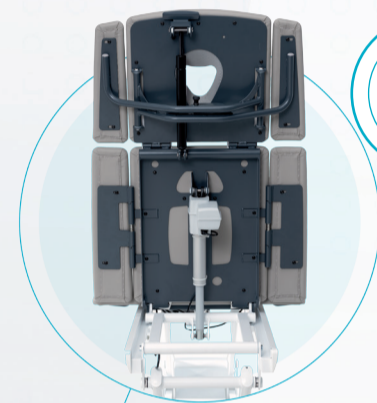

Hygiene & Safety

gymna.PRO

Your table. Your choice

Ergomax

Maximize Comfort and Hygiene

Designed with a heart shaped opening that leaves eyes and mouth free. The Ergomax face support is soft, seamless, waterproof and washable.

Safe Motion Detection

Fully automatic safety system

Prevents patients and therapists from being trapped.

gymna
WORLD
PREMIERE

Safety switch

The integrated key switch can lock the table when not in use.

gymna
WORLD
PREMIERE

LED pack

Creating a pleasant atmosphere in practice

The LED pack creates a pleasant and atmospheric lighting under the frame, at the same time providing functional support.

Constant Patient Position

Prevents cumbersome rotation

Allows laying, cyphose and sitting without the need to rotate the patient. Also improving hygiene as feet will not rest on head section.

Extra motors

Effortless setting

Can be equipped with extra motors to provide comfort both the therapist and the patient.